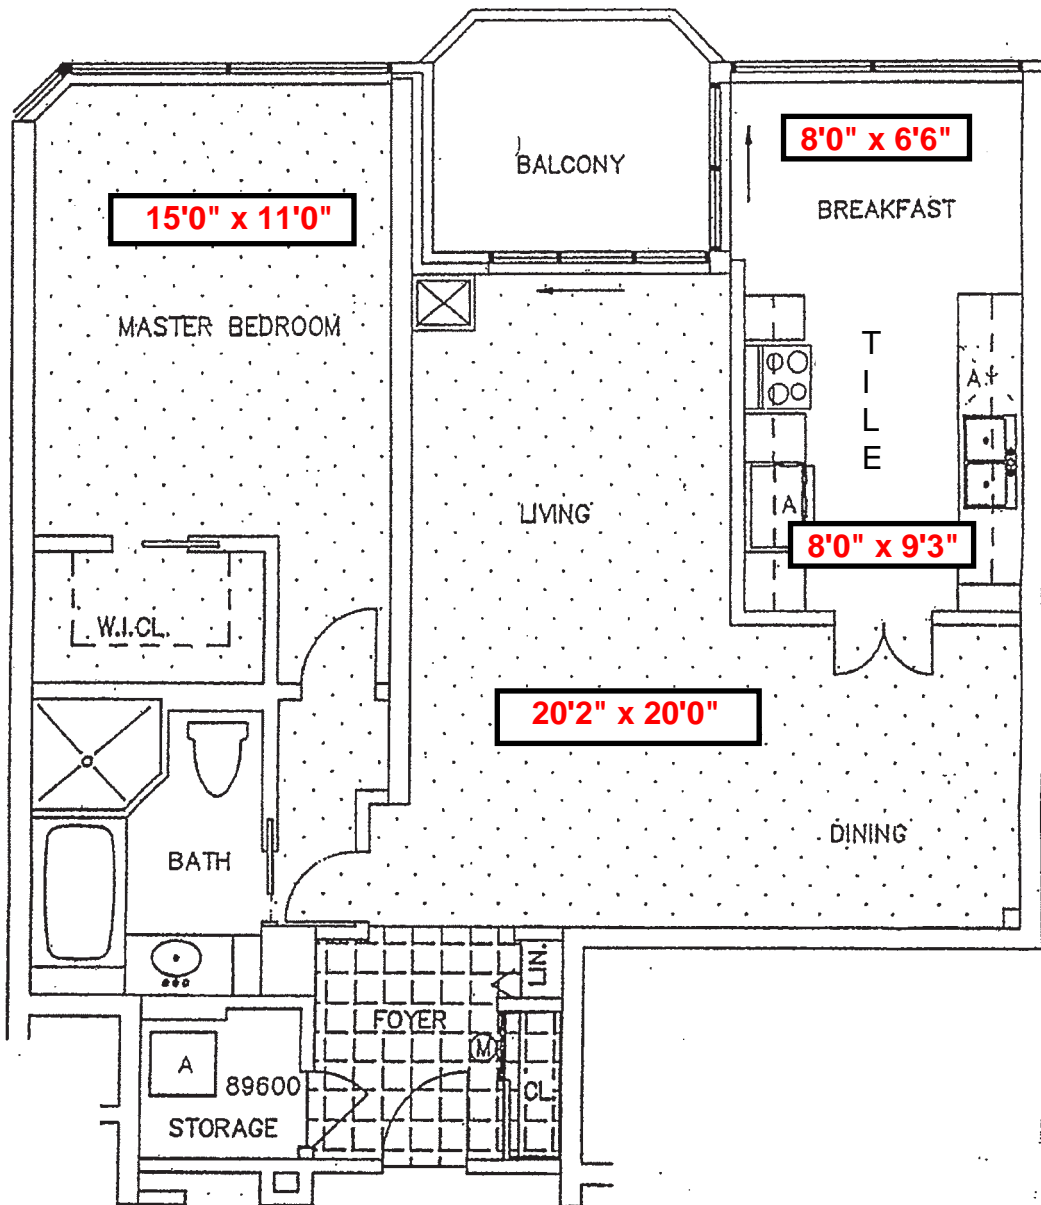

Kingsway On The Park
1 Aberfoyle Crescent "09" suites
Approx. 920 Square Feet

ORIGINAL BUILDERS PLAN